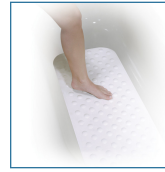

Bath Mat

HCPCS:

FIGURE A

FIGURE B

- Mat is held securely by multiple suction cups
- Extra-long bath mat adds safety and security by providing a large, slip-proof surface in the bath
- Soft rubber mat is easy-to-clean and roll up for storage
- Mat has a contour-cut design to fit around drain
- Treated to resist mold on the mat
- Latex Free rubber

| PRODUCTS | Description |
|----------|----------------------------|
| 12950 | Bath Mat, Large, 1/ea, RTL |

| SPECIFICATIONS | Description |
|------------------------|----------------|
| Carton Shipping Weight | 3.6 lbs. |
| Length | 35.5" |
| Warranty | Limited 90 Day |
| Weight | 2.4 lbs. |
| Width | 15.75" |