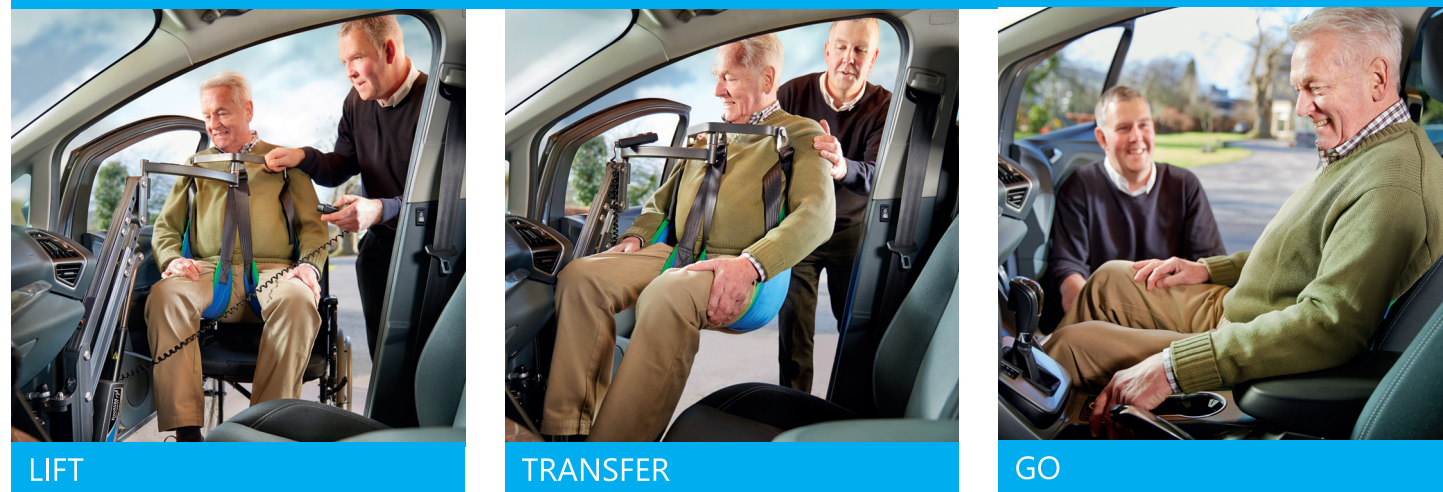

# SMART TRANSFER RANGE

GETTING YOU IN AND OUT OF YOUR VEHICLE WITH EASE

EASILY  
TRANSFER  
FROM  
WHEELCHAIR  
TO VEHICLE

FIND OUT HOW OUR  
TRANSFER SOLUTIONS  
CAN HELP YOU REGAIN  
YOUR FREEDOM

# Struggling to get in and out of your vehicle?

The Smart Transfer range of innovative products offers a solution for both drivers and passengers alike. Transfer from wheelchair to car seat in seconds with the Milford Person Lift or choose a transfer board for that little extra assistance.

## Milford Person Lift – In your vehicle

LIFT

TRANSFER

GO

The **Milford Person Lift** is designed to transfer users from a wheelchair smoothly and safely onto the vehicle's original seat, so you keep all the comfort and safety that you would expect from the vehicle manufacturer. Using this solution means there's no need to purchase a conversion van or expensive swivel seat. The Milford Person Lift can provide even more support by using it around the home with the Smartbase and Wall Brackets.

## Vehicle Transfer Boards

SIT

REMOVE

STOW

Discreet and stylish, a transfer board gives passengers and drivers alike a stable and sturdy platform on which to pause before you can settle into your seat. The Smart Transfer range of transfer boards are strong and easy to use making them suitable for people with almost all levels of mobility. Our range of transfer boards can be fitted to most vehicles making them the ideal solution for when you need just a little extra assistance and don't want to change your car.