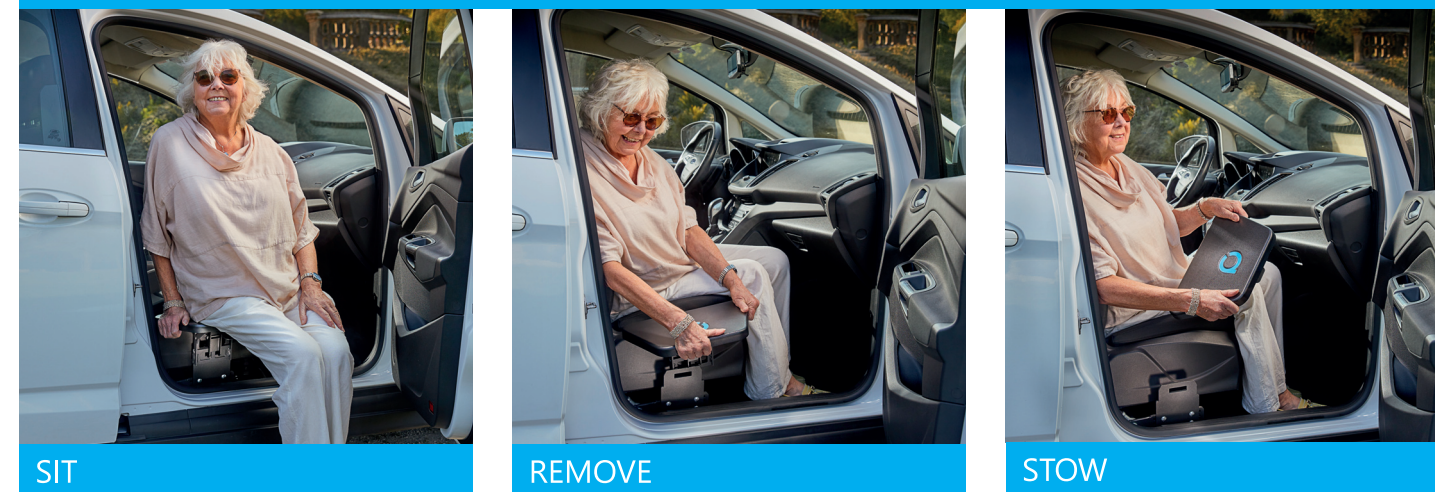

# Struggling to get in and out of your vehicle?

The Smart Transfer range of innovative products offers a solution for both drivers and passengers alike. Transfer from wheelchair to car seat in seconds with the Milford Person Lift or choose a transfer board for that little extra assistance.

## Milford Person Lift – In your vehicle

LIFT

TRANSFER

GO

The **Milford Person Lift** is designed to transfer users from a wheelchair smoothly and safely onto the vehicle's original seat, so you keep all the comfort and safety that you would expect from the vehicle manufacturer. Using this solution means there's no need to purchase a conversion van or expensive swivel seat. The Milford Person Lift can provide even more support by using it around the home with the Smartbase and Wall Brackets.

## Milford Person Lift – In your home

Smartbase

Wall Bracket

## Vehicle Transfer Boards

SIT

REMOVE

STOW

Discreet and stylish, a transfer board gives passengers and drivers alike a stable and sturdy platform on which to pause before you can settle into your seat. The Smart Transfer range of transfer boards are strong and easy to use making them suitable for people with almost all levels of mobility. Our range of transfer boards can be fitted to most vehicles making them the ideal solution for when you need just a little extra assistance and don't want to change your car.