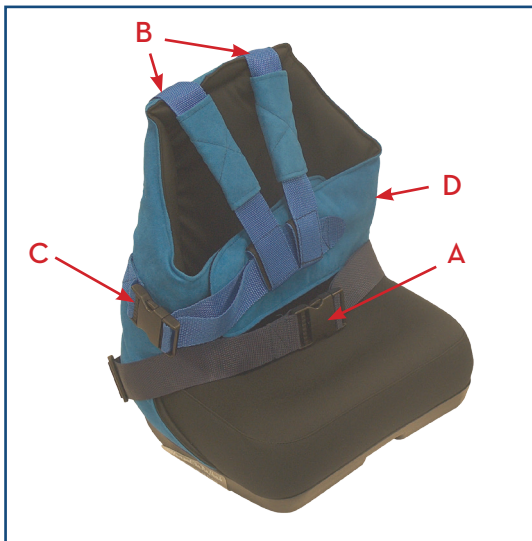

Seat2Go

Item # CRS 2000 & CRS 3000

assembly

Your Seat2Go comes in one carton completely assembled.

use & adjustments

Your Seat2Go can be used as a floor sitter, booster chair and as an insert in a stroller.

floor sitter

1. Place Seat2Go on a flat surface.
2. Open Fastex™ clip (A) on pelvic belt. Detach two shoulder straps (B) from hook and loop fastener strips on Seat2Go back. Open Fastex™ clip (C) on chest support (D) and pull support apart.
3. Place child in Seat2Go and fasten pelvic belt.
4. Wrap chest support (D) snugly around child, attach hook and loop fastener and fasten Fastex™ clip.
5. Determine correct fit for shoulder straps (B) and attach to Hook and loop fastener strips on Seat2Go back.