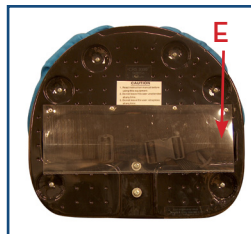

Seat2Go

Item # CRS 2000 & CRS 3000

assembly

Your Seat2Go comes in one carton completely assembled.

use & adjustments

Your Seat2Go can be used as a floor sitter, booster chair and as an insert in a stroller.

floor sitter

1. Place Seat2Go on a flat surface.
2. Open Fastex™ clip (A) on pelvic belt. Detach two shoulder straps (B) from hook and loop fastener strips on Seat2Go back. Open Fastex™ clip (C) on chest support (D) and pull support apart.
3. Place child in Seat2Go and fasten pelvic belt.
4. Wrap chest support (D) snugly around child, attach hook and loop fastener and fasten Fastex™ clip.
5. Determine correct fit for shoulder straps (B) and attach to Hook and loop fastener strips on Seat2Go back.

booster chair and stroller

1. Remove fastening belts from pocket on seat bottom (E) and Seat2Go back (F).

2. Place Seat2Go on any chair or in a stroller, wrap belts around the back and seat of chair/stroller and close the buckles. NOTE: Make sure belts are taut.
3. Insert child as per instructions for floor sitter.