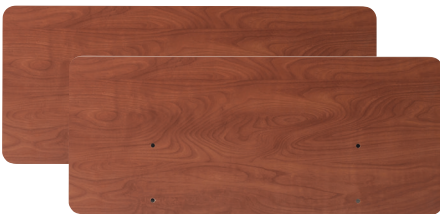

P503

**FEATURES**

- Best-in-class range of motion, 7.8" - 30"
- Integrated 76" - 80" length extension
- Handheld, 8-function hand pendant with auto-contour
- Eight, 360-degree swivel casters that roll at any height, four casters lock
- Sturdy, quick-release bed ends
- Sealed bearings provide smooth, reliable

450 lbs.  
Weight Capacity

Bed Height Range  
7.8" - 30"

Hand Controller

Floor Lock and  
Wall Bumper

**ACCESSORIES**

**Quick Ship Bed End Options**

Meets all Entrapment Guidelines with Below Accessories

Quick Ship (QS) OSLO Beds Ends • Available in 2 styles only

Brownlee Woods

Mill Creek

Available in 3 finishes only

OSLO  
Oak

OSLO  
Cherry

OSLO Figured  
Mahogany

**Rotating Assist Bar**

Model #PLTCAB