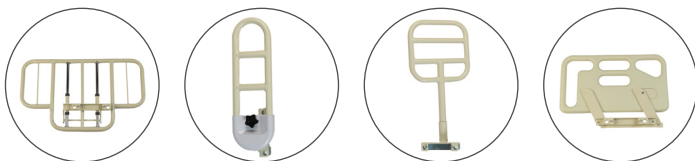

Protekt Protopia™ “Ultra” Low Long Term Care Bed

THE MOST RELIABLE AND COST-EFFECTIVE BED IN ITS CLASS!

ULTRA LOW AND
HIGH HEIGHT RANGES

Extensive Travel Range 7”-31”
Expandable Length 80”-84”-88”

Lowest position of only 7”!
*Helps mitigate injury from
accidental roll outs*

Bed Rail Options:

Quarter
Rail

Pivot Assist
Rail

QBar Assist
Rail

Swing
Rail

Color Options:

Mahogany

Amber Cherry

Oak

Features and Benefits:

- Heavy duty welded steel construction
- 8 function hand pendant
- Auto contour function
- Pair of quarter rails or assist bars and head & foot boards are included
- Integrated tool free length extension
- Bumper bar protects walls from damage
- Corner mattress retainers
- Quick release head and foot boards
- (8) 3” casters: 4 locking and 4 swivel
- **5 YEAR WARRANTY ON ELECTRICAL COMPONENTS**
- 15 Years on frame (1 Year on all other parts)

Model	Height		Length Expansion	Weight Capacity
	Min	Max		
Protopia™ #PMLTC36	7”	31”	80”-84”-88”	500 LBS.