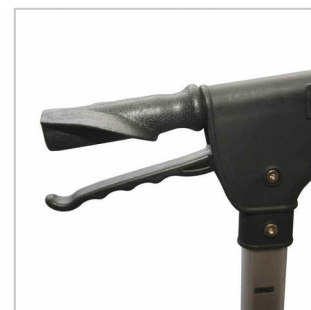

NEW!

Escape
mini™

THE NEXT STEP IN MOBILITY

by Triumph Mobility

Spring-assist Folding
Folds with a single lift of the seat handle.
Escape mini stands independently when folded

Anatomical handles

Easy to adjust handle height

Freedom to go anywhere you want to go...

Escape mini is available in 20" seat height and has a compact folding system that is easy to fold with a simple lift of the release handle. This design makes it easier to lift into the trunk of a car but, as an added benefit, it also stands when folded for easy storage when not in use.

Escape mini features a large padded seat for added comfort, pressure reducing anatomical handgrips to maintain your hand strength and the easiest to apply hand brakes available on any walker.

In addition, **Escape mini** offers a depth adjustable padded backrest, spring loaded levers for easy handle height adjustment, and innovative Gentle Touch braking system. Escape turns a world of obstacles into a future of possibilities.

Standard Features

- Adjustable backrest
- Large padded seat for added comfort
- Easy to apply brakes
- Lightweight aluminum construction
- Curb climber
- Easy to navigate with 6" wheels
- Available folding shopping bag