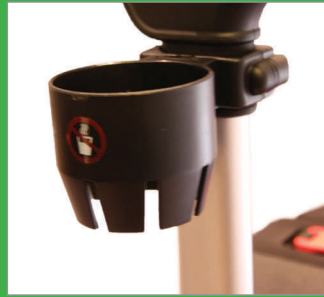

Freedom to go anywhere you want to go...

Escape mini is available in 20" seat height and has a compact folding system that is easy to fold with a simple lift of the release handle. This design makes it easier to lift into the trunk of a car but, as an added benefit, it also stands when folded for easy storage when not in use.

Escape mini features a large padded seat for added comfort, pressure reducing anatomical handgrips to maintain your hand strength and the easiest to apply hand brakes available on any walker.

In addition, **Escape mini** offers a depth adjustable padded backrest, spring loaded levers for easy handle height adjustment, and innovative Gentle Touch braking system. Escape turns a world of obstacles into a future of possibilities.

Standard Features

- Adjustable backrest
- Large padded seat for added comfort
- Easy to apply brakes
- Lightweight aluminum construction
- Curb climber
- Easy to navigate with 6" wheels
- Available folding shopping bag

Cup Holder
 500-4200

Folding Shopping Bag
 500-3000

Plastic Tray
 500-4300

Escape Mini Specifications

Colour	Model Number
 Orange	500-20203
Description	Measurements
Seat height	20" (51 cm)
Handle height range	28.5 - 36.5" (72.5 - 92.5 cm)
Distance between handles	18" (45.7 cm)
Distance between wheels	19" (48.25 cm)
Seat size	18.5 x 9.5" (47 x 24 cm)
Overall width	25" (63.5 cm)
Overall length	25.6" (65 cm)
Depth folded	11" (28 cm)
Wheel diameter	6" (150 mm)
Weight capacity of walker	275 lb (125 kg)
Weight capacity of shopping bag	10 lb (5 kg)
Walker weight	15 lb (6.8 kg)